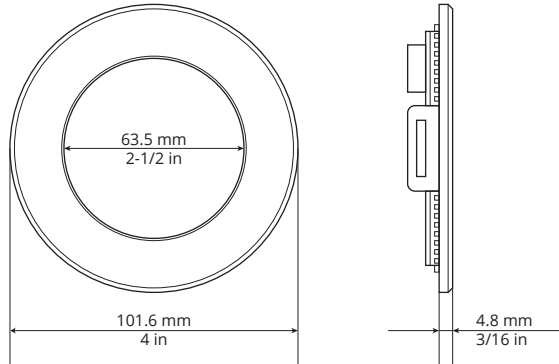

### DRAWING::

Notes : 1. All dimension units are millimeters.  
2. All dimension tolerance is +3/-1mm unless otherwise noted

### FEATURES::

- 4 Watt power
- Uniform wide angle lighting
- Ultra slim profile
- Cast aluminum body
- White finishing
- Power Supply included
- Indoor only